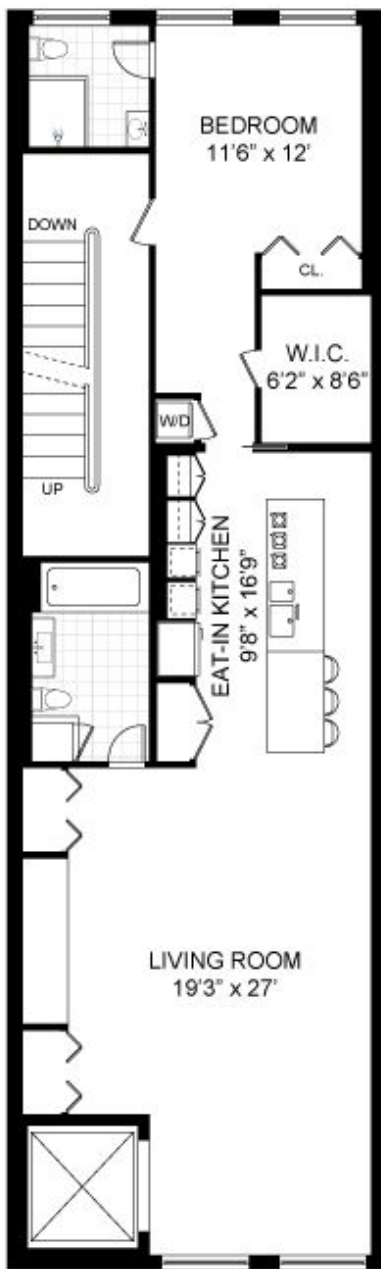

18 MERCER STREET

BASEMENT
CEILING HEIGHT: 9'4"

FIRST FLOOR
CEILING HEIGHT: 14'6"

SECOND FLOOR
CEILING HEIGHT: 13'3"

THIRD FLOOR
CEILING HEIGHT: 12'

18 MERCER STREET

FOURTH FLOOR
CEILING HEIGHT: 11'

FIFTH FLOOR
CEILING HEIGHT: 9'

SIXTH FLOOR
CEILING HEIGHT: 10'

ROOF