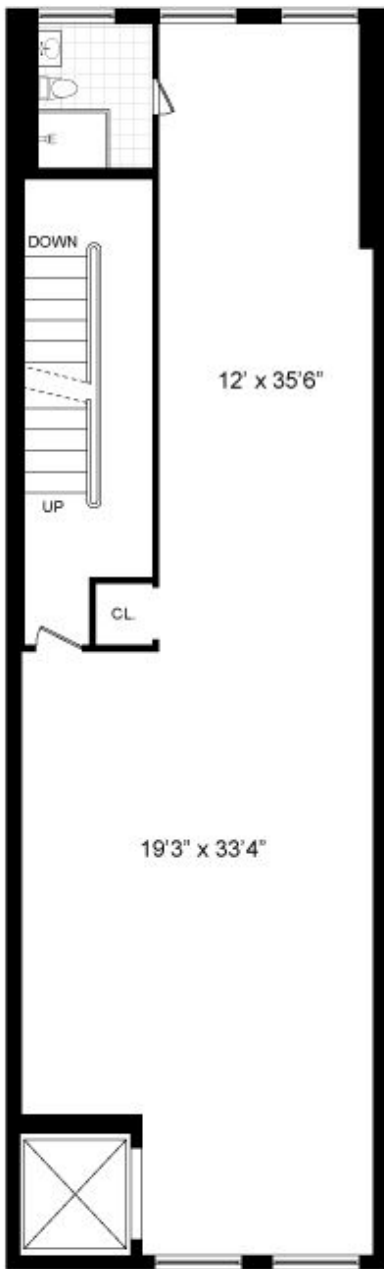

18 MERCER STREET

BASEMENT
CEILING HEIGHT: 9'4"

FIRST FLOOR
CEILING HEIGHT: 14'6"

SECOND FLOOR
CEILING HEIGHT: 13'3"

THIRD FLOOR
CEILING HEIGHT: 12'

18 MERCER STREET

FOURTH FLOOR
CEILING HEIGHT: 11'

FIFTH FLOOR
CEILING HEIGHT: 9'

SIXTH FLOOR
CEILING HEIGHT: 10'

ROOF