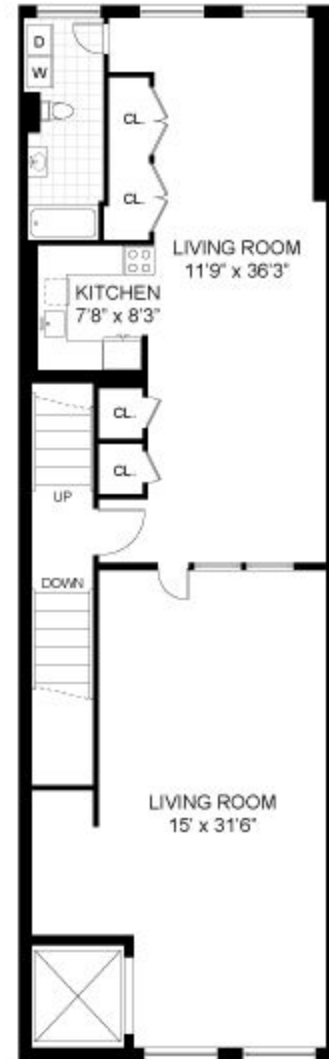

18 MERCER STREET

BASEMENT
CEILING HEIGHT: 9'4"

FIRST FLOOR
CEILING HEIGHT: 14'6"

SECOND FLOOR
CEILING HEIGHT: 13'3"

THIRD FLOOR
CEILING HEIGHT: 12'

18 MERCER STREET

FOURTH FLOOR
CEILING HEIGHT: 11'

FIFTH FLOOR
CEILING HEIGHT: 9'

SIXTH FLOOR
CEILING HEIGHT: 10'

ROOF